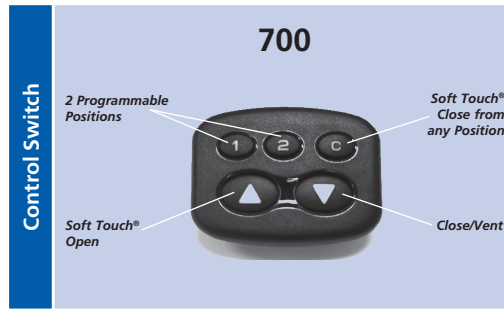

Hollandia 700

Inbuilt Series Sunroof

Exterior Closed

Exterior Vented

Interior Open

Features:

- Large integrated tilting and sliding sunroof
- Tinted Venus® glass panel reflects 99% of UV radiation, 80% of light and 97% of heat
- Interior color-matched sliding sunshade
- Illuminated, Soft Touch® control panel
- Can be programmed to open to your favorite positions
- Closes automatically when the ignition is switched off
- Integrated safety system prevents closing while object is in opening
- Hollandia 600 Series sunroofs are also available with simple one button operation, in 3 sizes

790 Dimensions:

- Glass Panel Size: 39.5" x 19";
- Opening: 32.8" x 13.5"

740 Dimensions:

- Glass Panel Size: 35.5" x 18.8";
- Opening: 28.8" x 13.3"

735 Dimensions:

- Glass Panel Size: 33.5" x 18.8";
- Opening: 26.8" x 13.3"

730 Dimensions:

- Glass Panel Size: 31.5" x 18.5";
- Opening: 24.8" x 13.3"

710 Dimensions:

- Glass Panel Size: 33.5" x 18.8";
- Opening: 26.8" x 10"

Rain sensor

Features

Key-off Auto Close	•
Programmable Positions	•
Wind Deflector	•
Venus® Glass w/UV Protection	•
Color Matched Sliding Sunshade	•
Rain Sensor	OPTIONAL
Original Owner: Lifetime Parts Warranty	•

- Rain Sensor closes roof automatically when ignition is OFF and rain is detected
- Allows glass panel to be open or vented when car is unattended
- Operates only when vehicle is not running